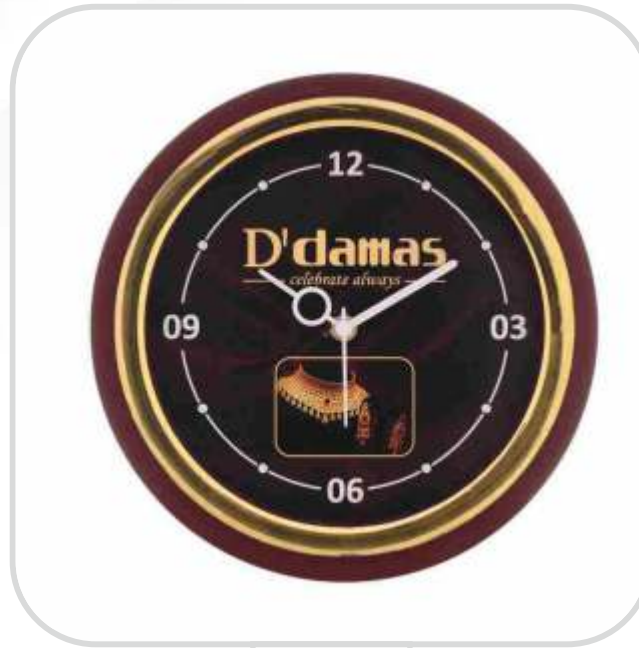

15

Size : 7.5"x7.5"  
Dial Size : 157 x 157 mm  
Gross Weight: 335 gm.  
Net Weight : 269 gm

**PRICE @ 100.00**

17

16

18

Size : 7.5"x7.5"  
Dial Size : 154 x 154 mm  
Gross Weight: 335 gm.  
Net Weight : 260 gm

**PRICE @ 105.00**

20

21

19

Size : 7.5"x7.5"  
Dial Size : 162 x 162 mm  
Gross Weight: 330 gm.  
Net Weight : 254 gm

**PRICE @ 105.00**

22

23

Size : 8.75"x8.75"  
Dial Size : 170 x 170 mm  
Gross Weight: 385 gm.  
Net Weight : 300 gm

**PRICE @ 115.00**

25

26

24

Size : 8.75"x8.75"  
Dial Size : 175 x 1575 mm  
Gross Weight: 450 gm.  
Net Weight : 368 gm

**PRICE @ 115.00**

28

27

29

Size : 9"x9"  
Dial Size : 180 x 180 mm  
Gross Weight: 450 gm.  
Net Weight : 368 gm

**PRICE @ 135.00**

31

32